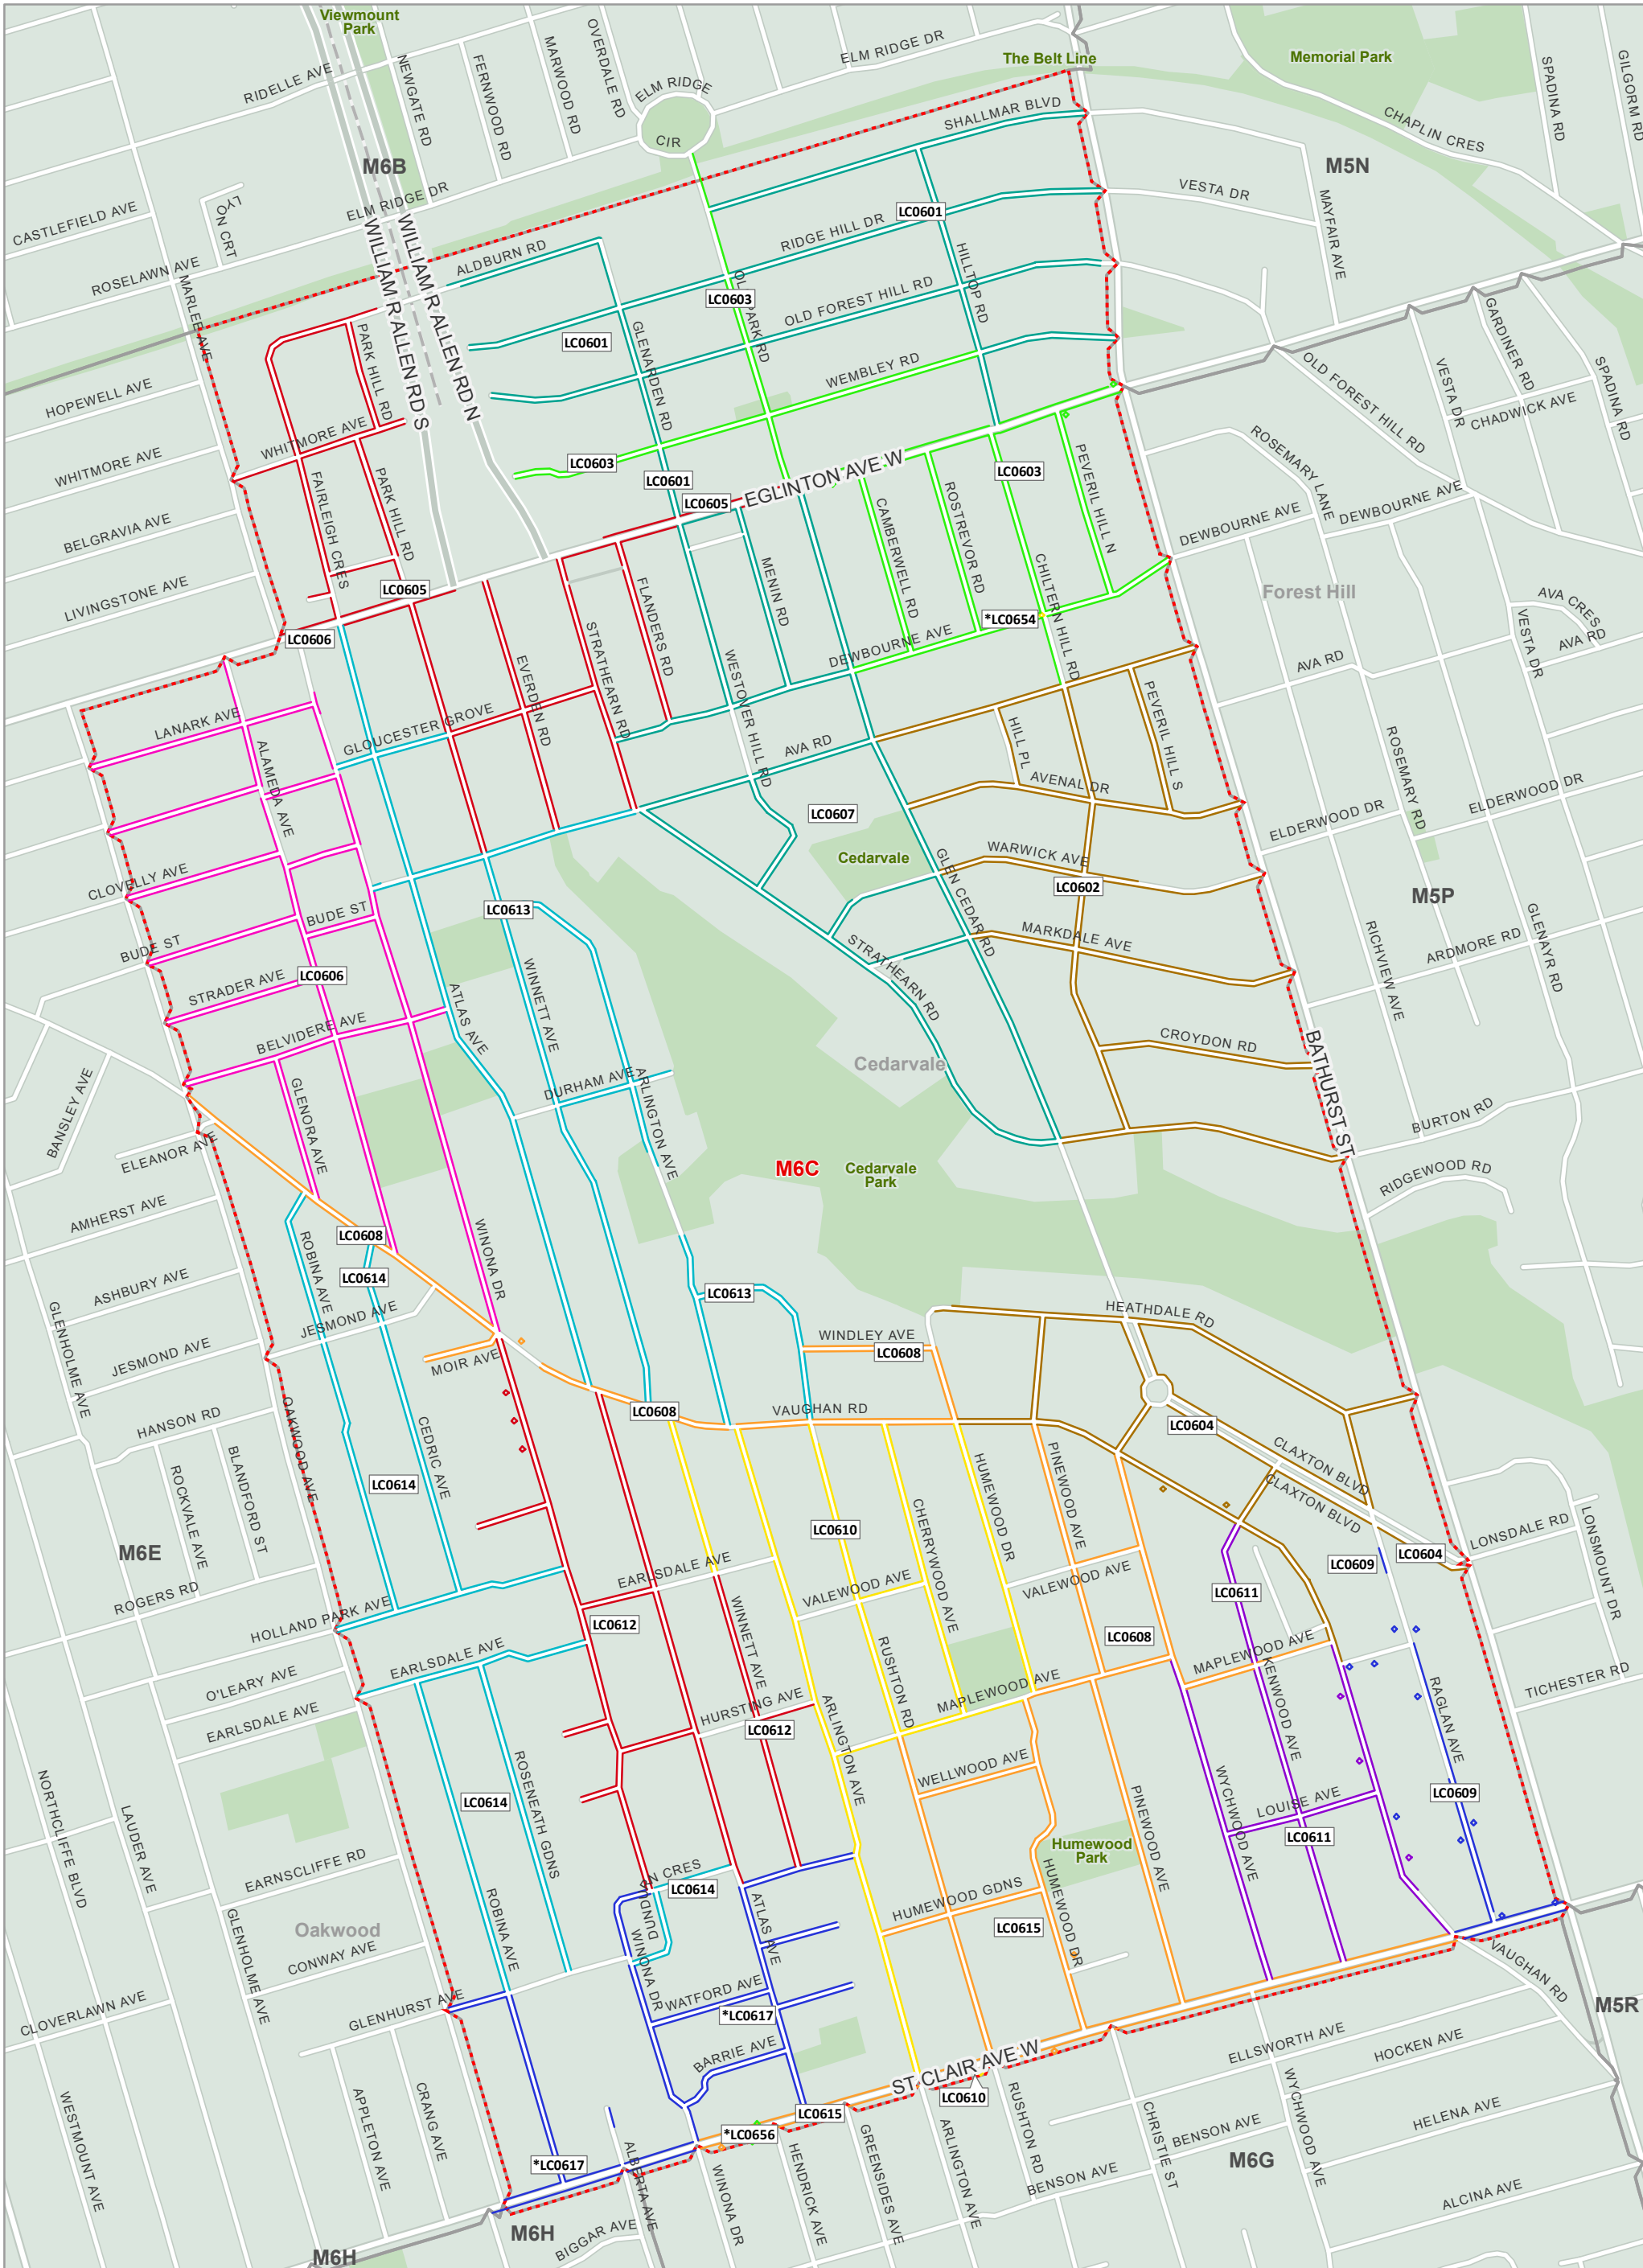

The Delivery Mode names that have an asterisk (*) indicate Modes that are split between more than one (1) FSA.
Les noms des modes de livraison avec un astérisque (*) indiquent des modes partagés entre plusieurs RTA.

From anywhere... De partout...
to anyone jusqu'à vous

Copyright © Canada Post Corporation, 2022 - This map is provided for the sole use of Canada Post customers in preparing their mail. Any other use, including resale and the use of the map as a component of another product or service, is strictly prohibited. The map is provided "as is" and Canada Post disclaims any warranty whatsoever. The map must be used only during the validity period noted and must be destroyed following the expiry of such validity period. If no validity period is indicated on the map, the map must be destroyed 30 days from the date you obtained the map from Household Counts & Maps. All rights not expressly granted are reserved by Canada Post and its licensors.

FSA Map Carte de RTA

0 0.05 0.1 0.2 0.3 0.4 km