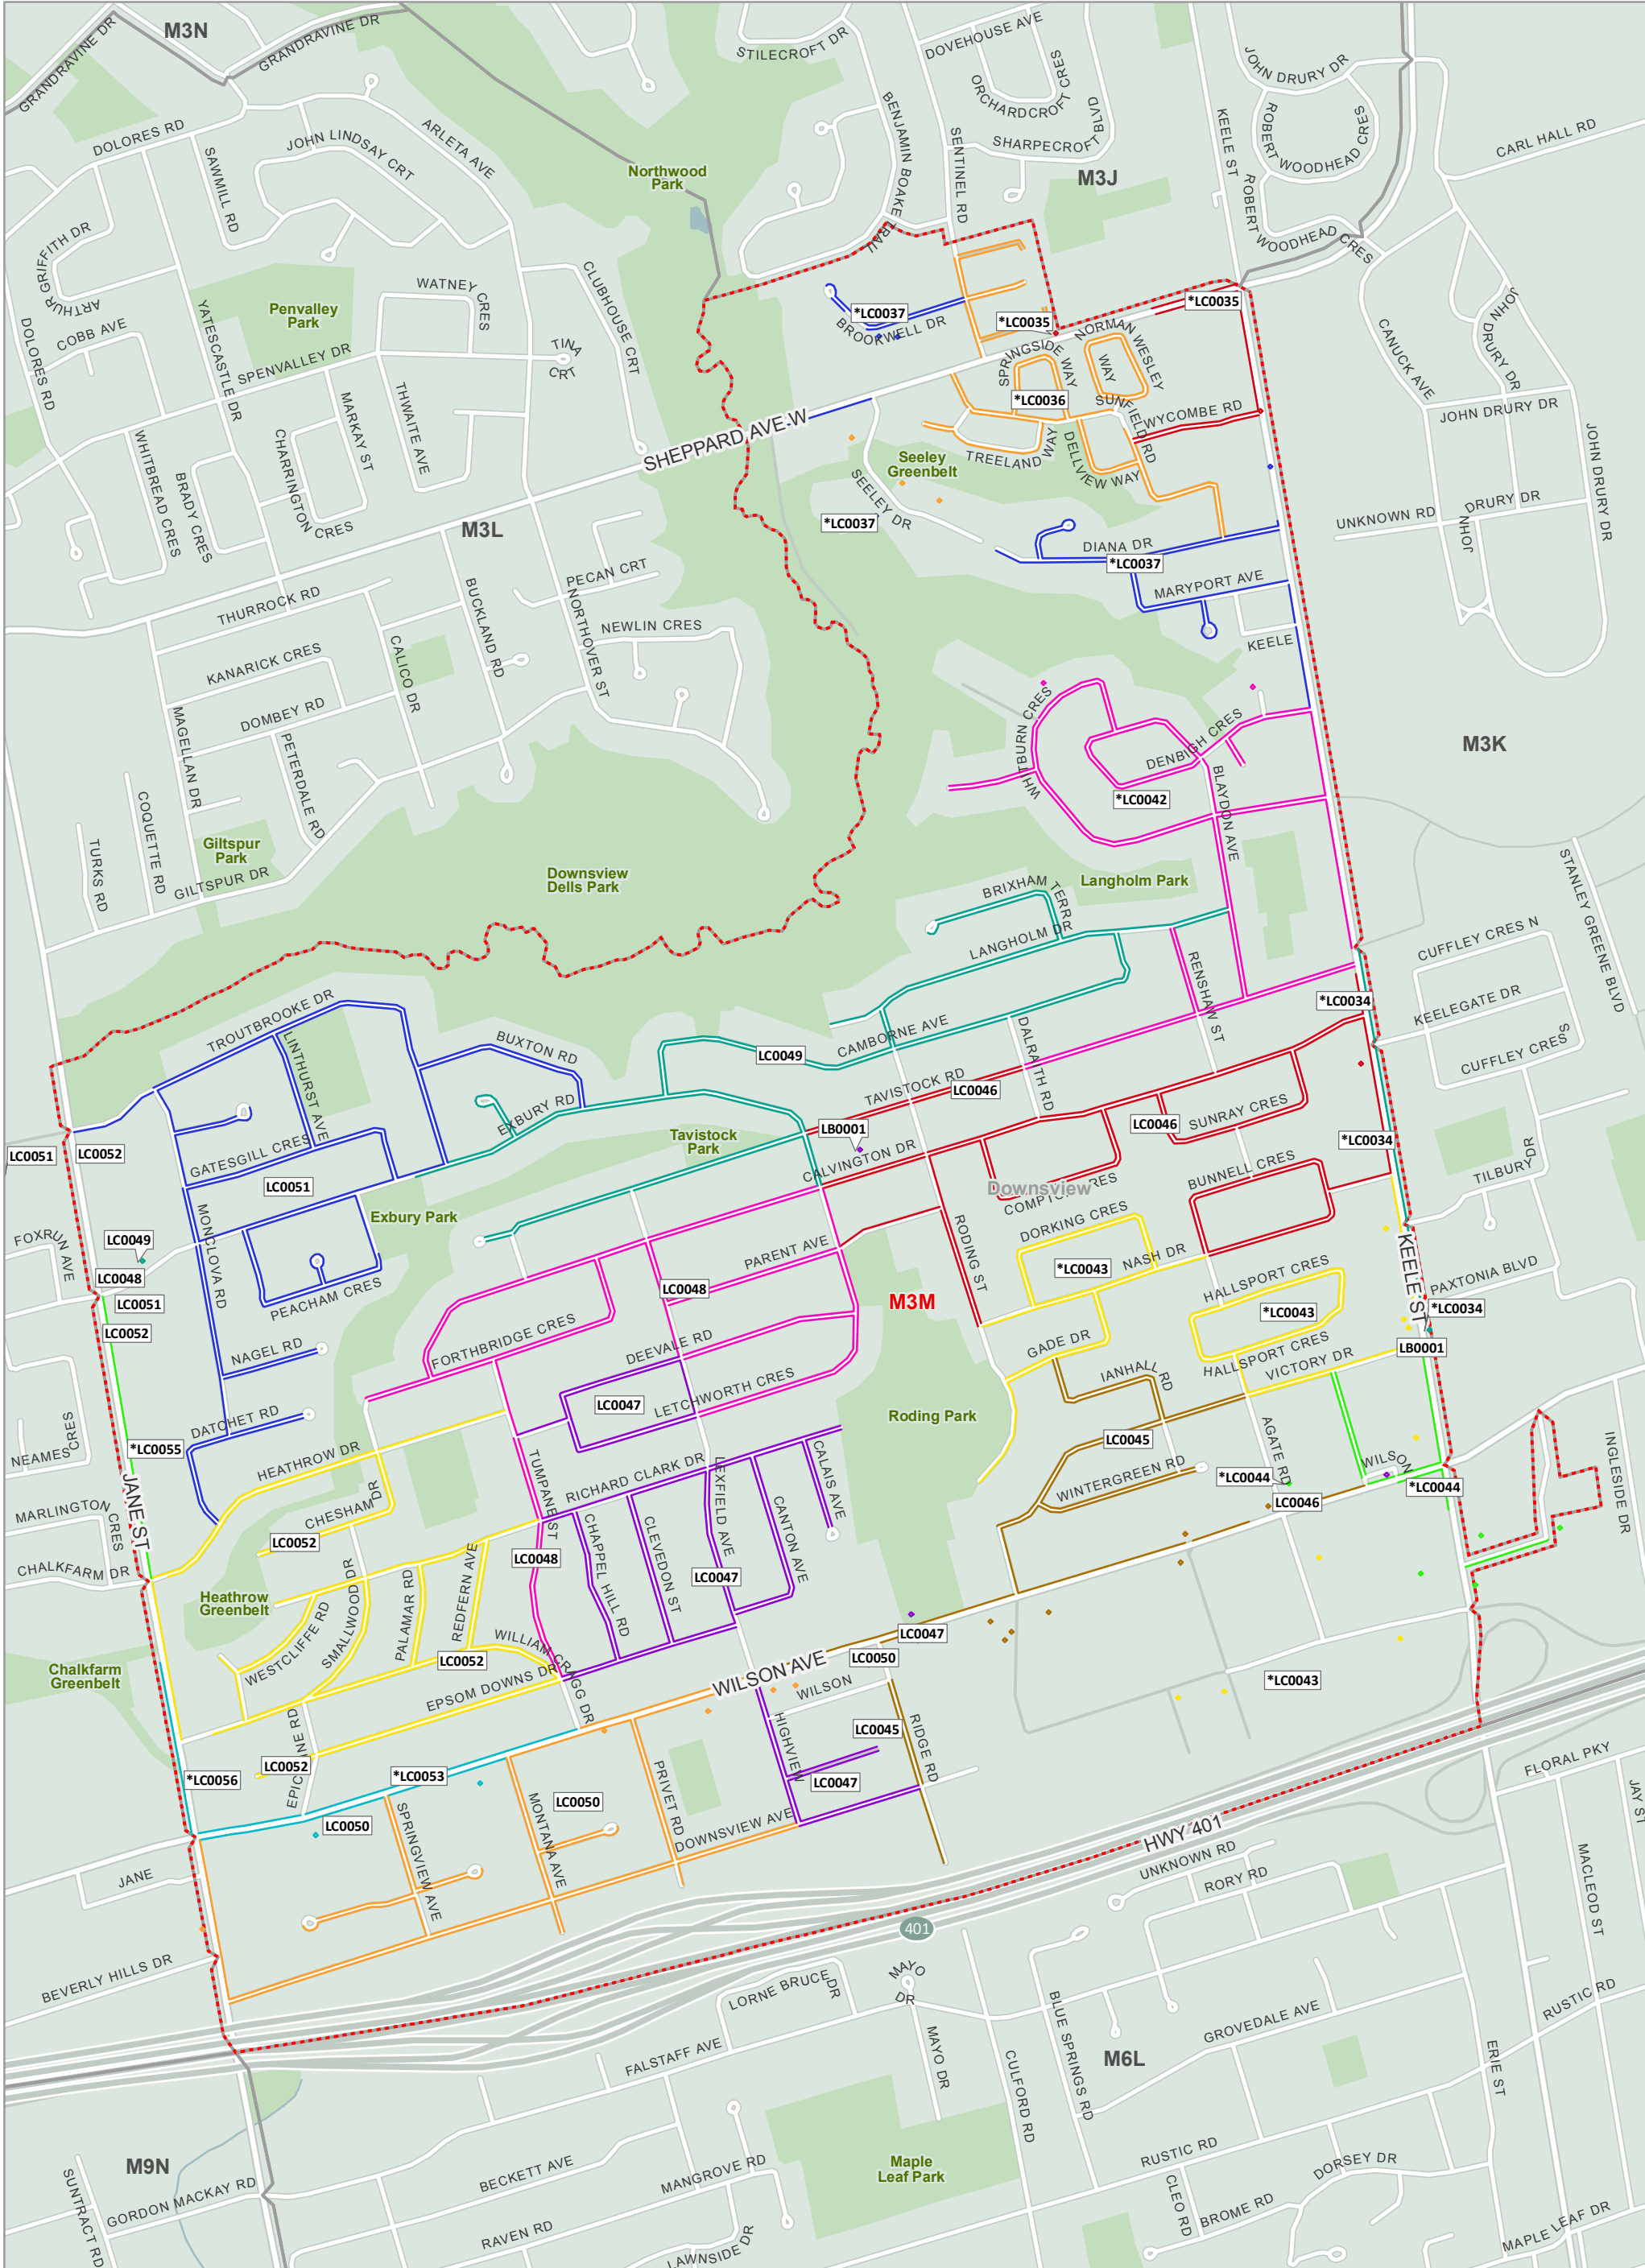

The Delivery Mode names that have an asterisk (*) indicate Modes that are split between more than one (1) FSA.
Les noms des modes de livraison avec un astérisque (*) indiquent des modes partagés entre plusieurs RTA.

From anywhere... De partout...
to anyone jusqu'à vous

Copyright © Canada Post Corporation, 2022 - This map is provided for the sole use of Canada Post customers in preparing their mail. Any other use, including resale and the use of the map as a component of another product or service, is strictly prohibited. The map is provided "as is" and Canada Post disclaims any warranty whatsoever. The map must be used only during the validity period noted and must be destroyed following the expiry of such validity period. If no validity period is indicated on the map, the map must be destroyed 30 days from the date you obtained the map from Householder Counts & Maps. All rights not expressly granted are reserved by Canada Post and its licensors.

FSA Map Carte de RTA

0 0.075 0.15 0.3 0.45 0.6 km