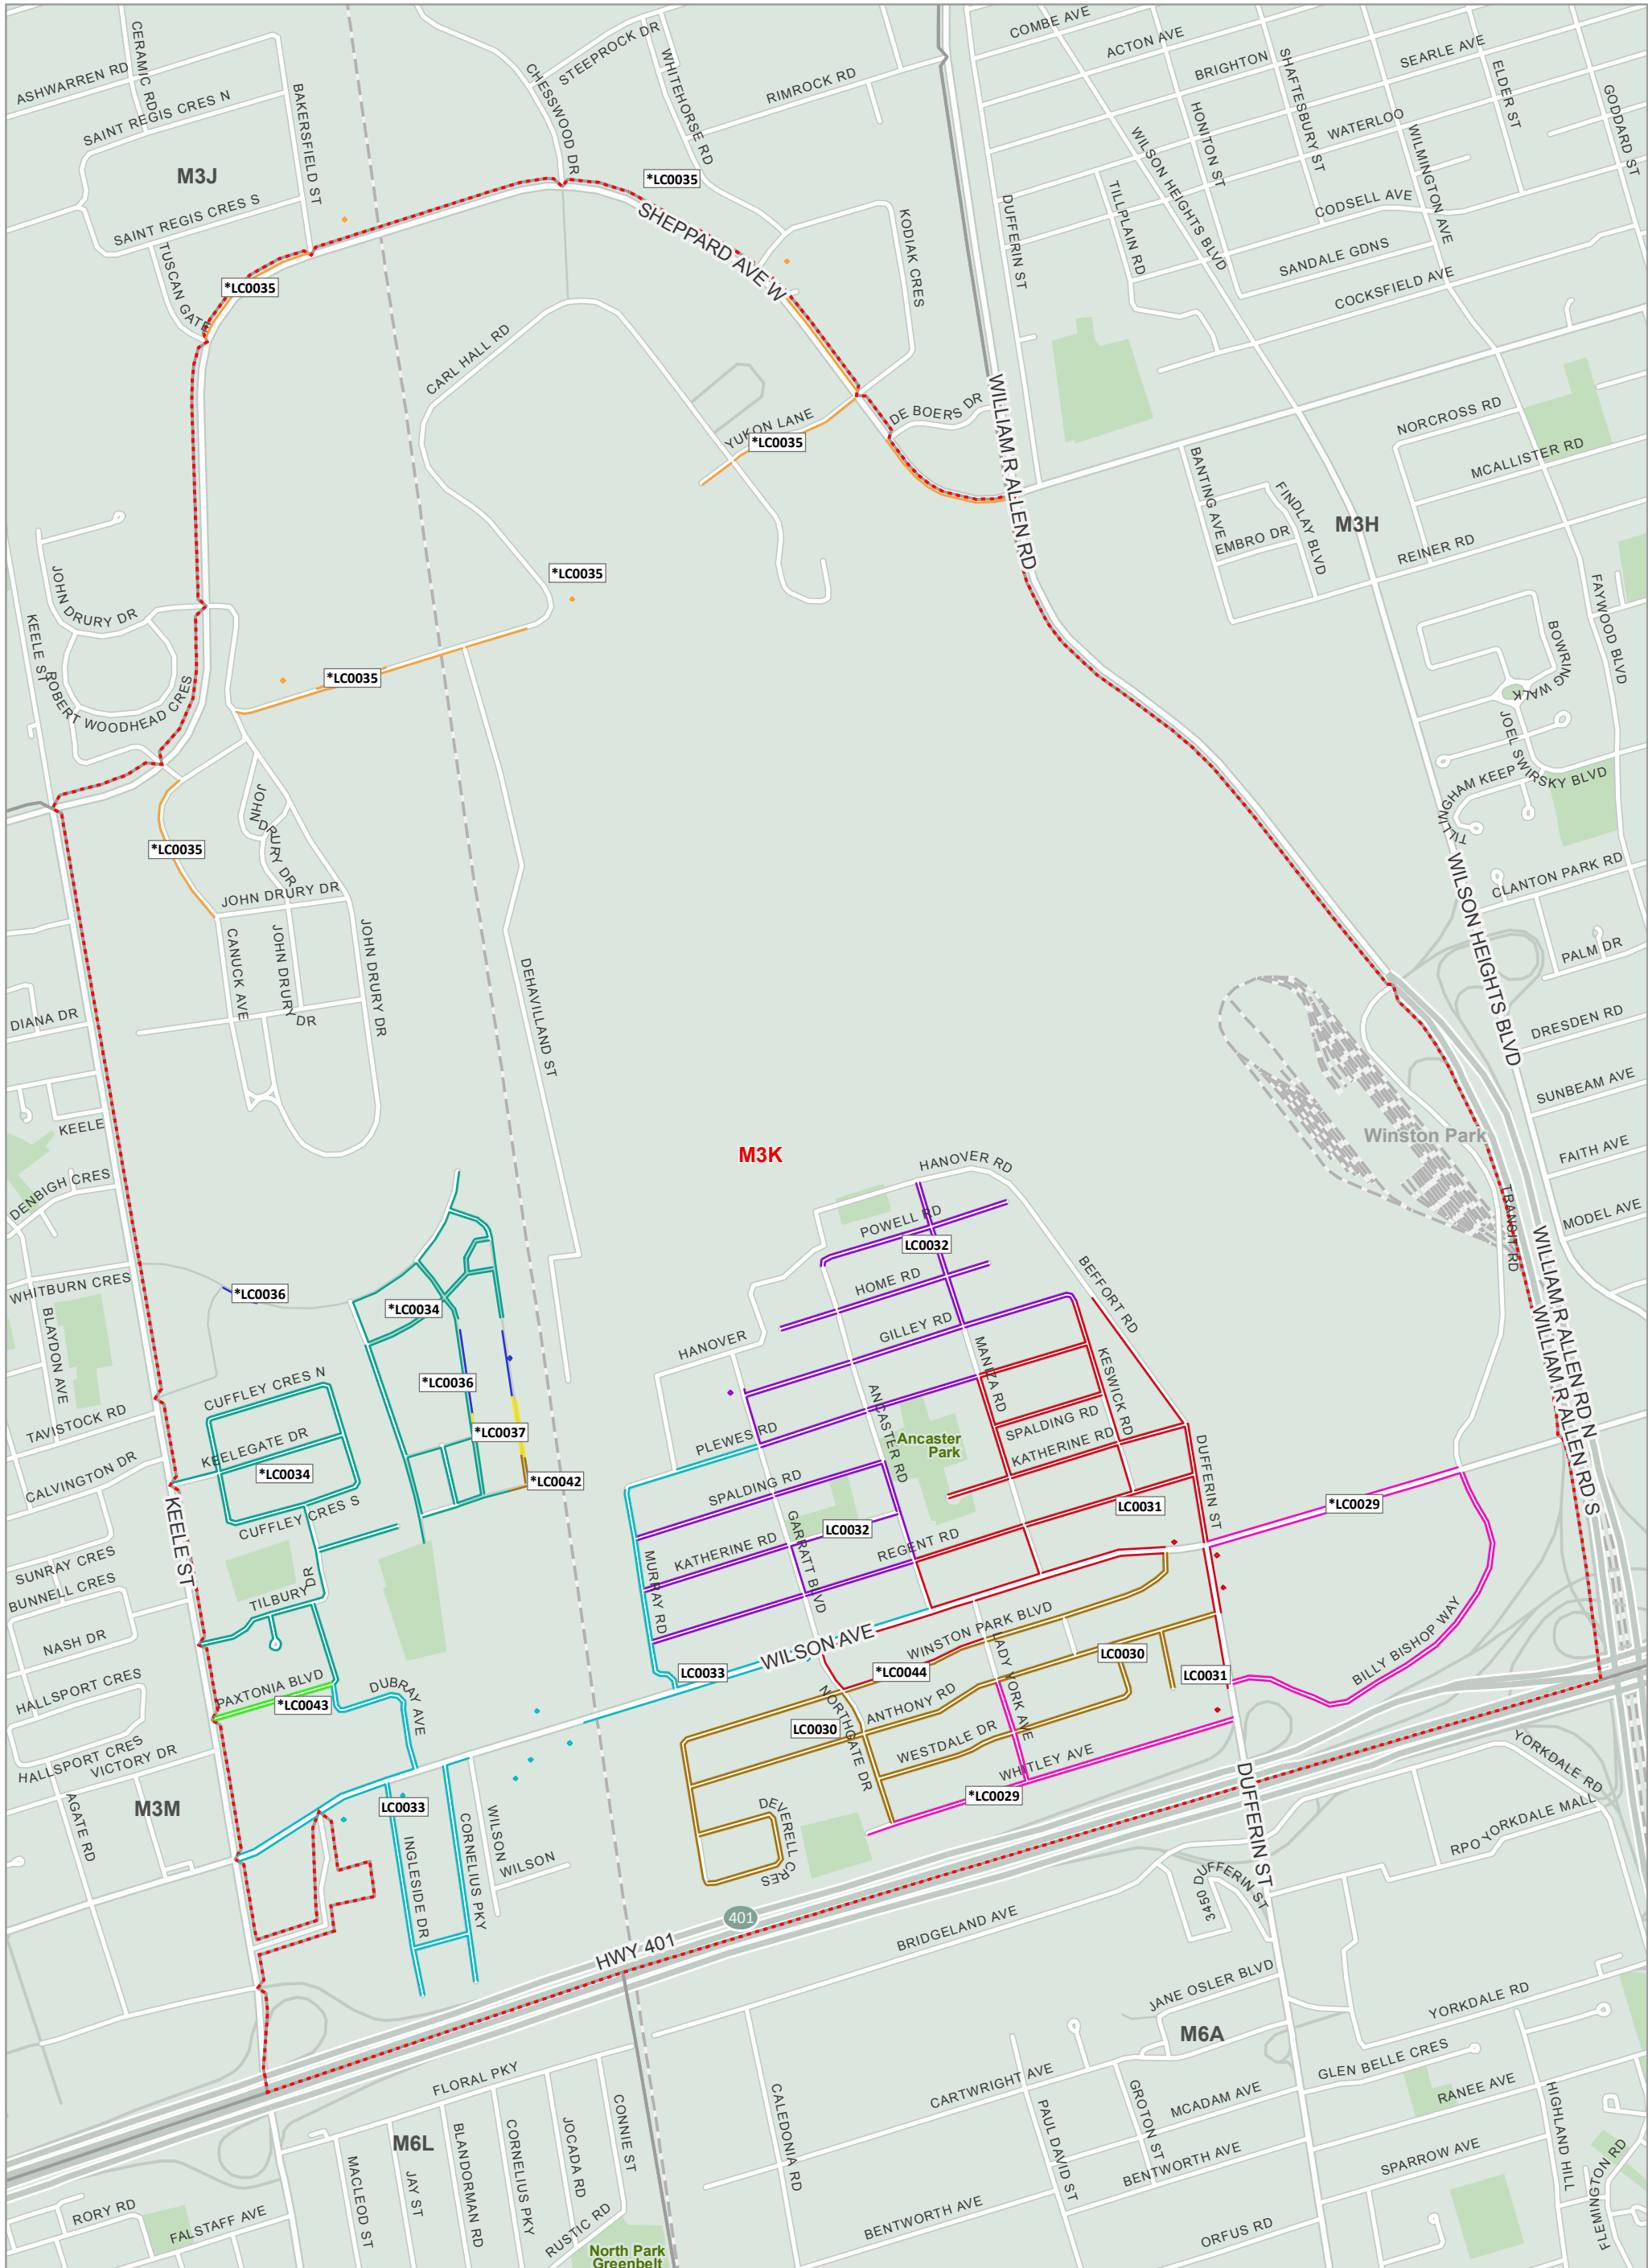

The Delivery Mode names that have an asterisk (*) indicate Modes that are split between more than one (1) FSA.
Les noms des modes de livraison avec un astérisque (*) indiquent des modes partagés entre plusieurs RTA.

From anywhere... De partout...
to anyone... jusqu'à vous

Copyright © Canada Post Corporation, 2022 - This map is provided for the sole use of Canada Post customers in preparing their mail. Any other use, including resale and the use of the map as a component of another product or service, is strictly prohibited. The map is provided "as is" and Canada Post disclaims any warranty whatsoever. The map must be used only during the validity period noted and must be destroyed following the expiry of such validity period. If no validity period is indicated on the map, the map must be destroyed 30 days from the date you obtained the map from Householder Counts & Maps. All rights not expressly granted are reserved by Canada Post and its licensors.

FSA Map Carte de RTA

0 0.075 0.15 0.3 0.45 0.6 km