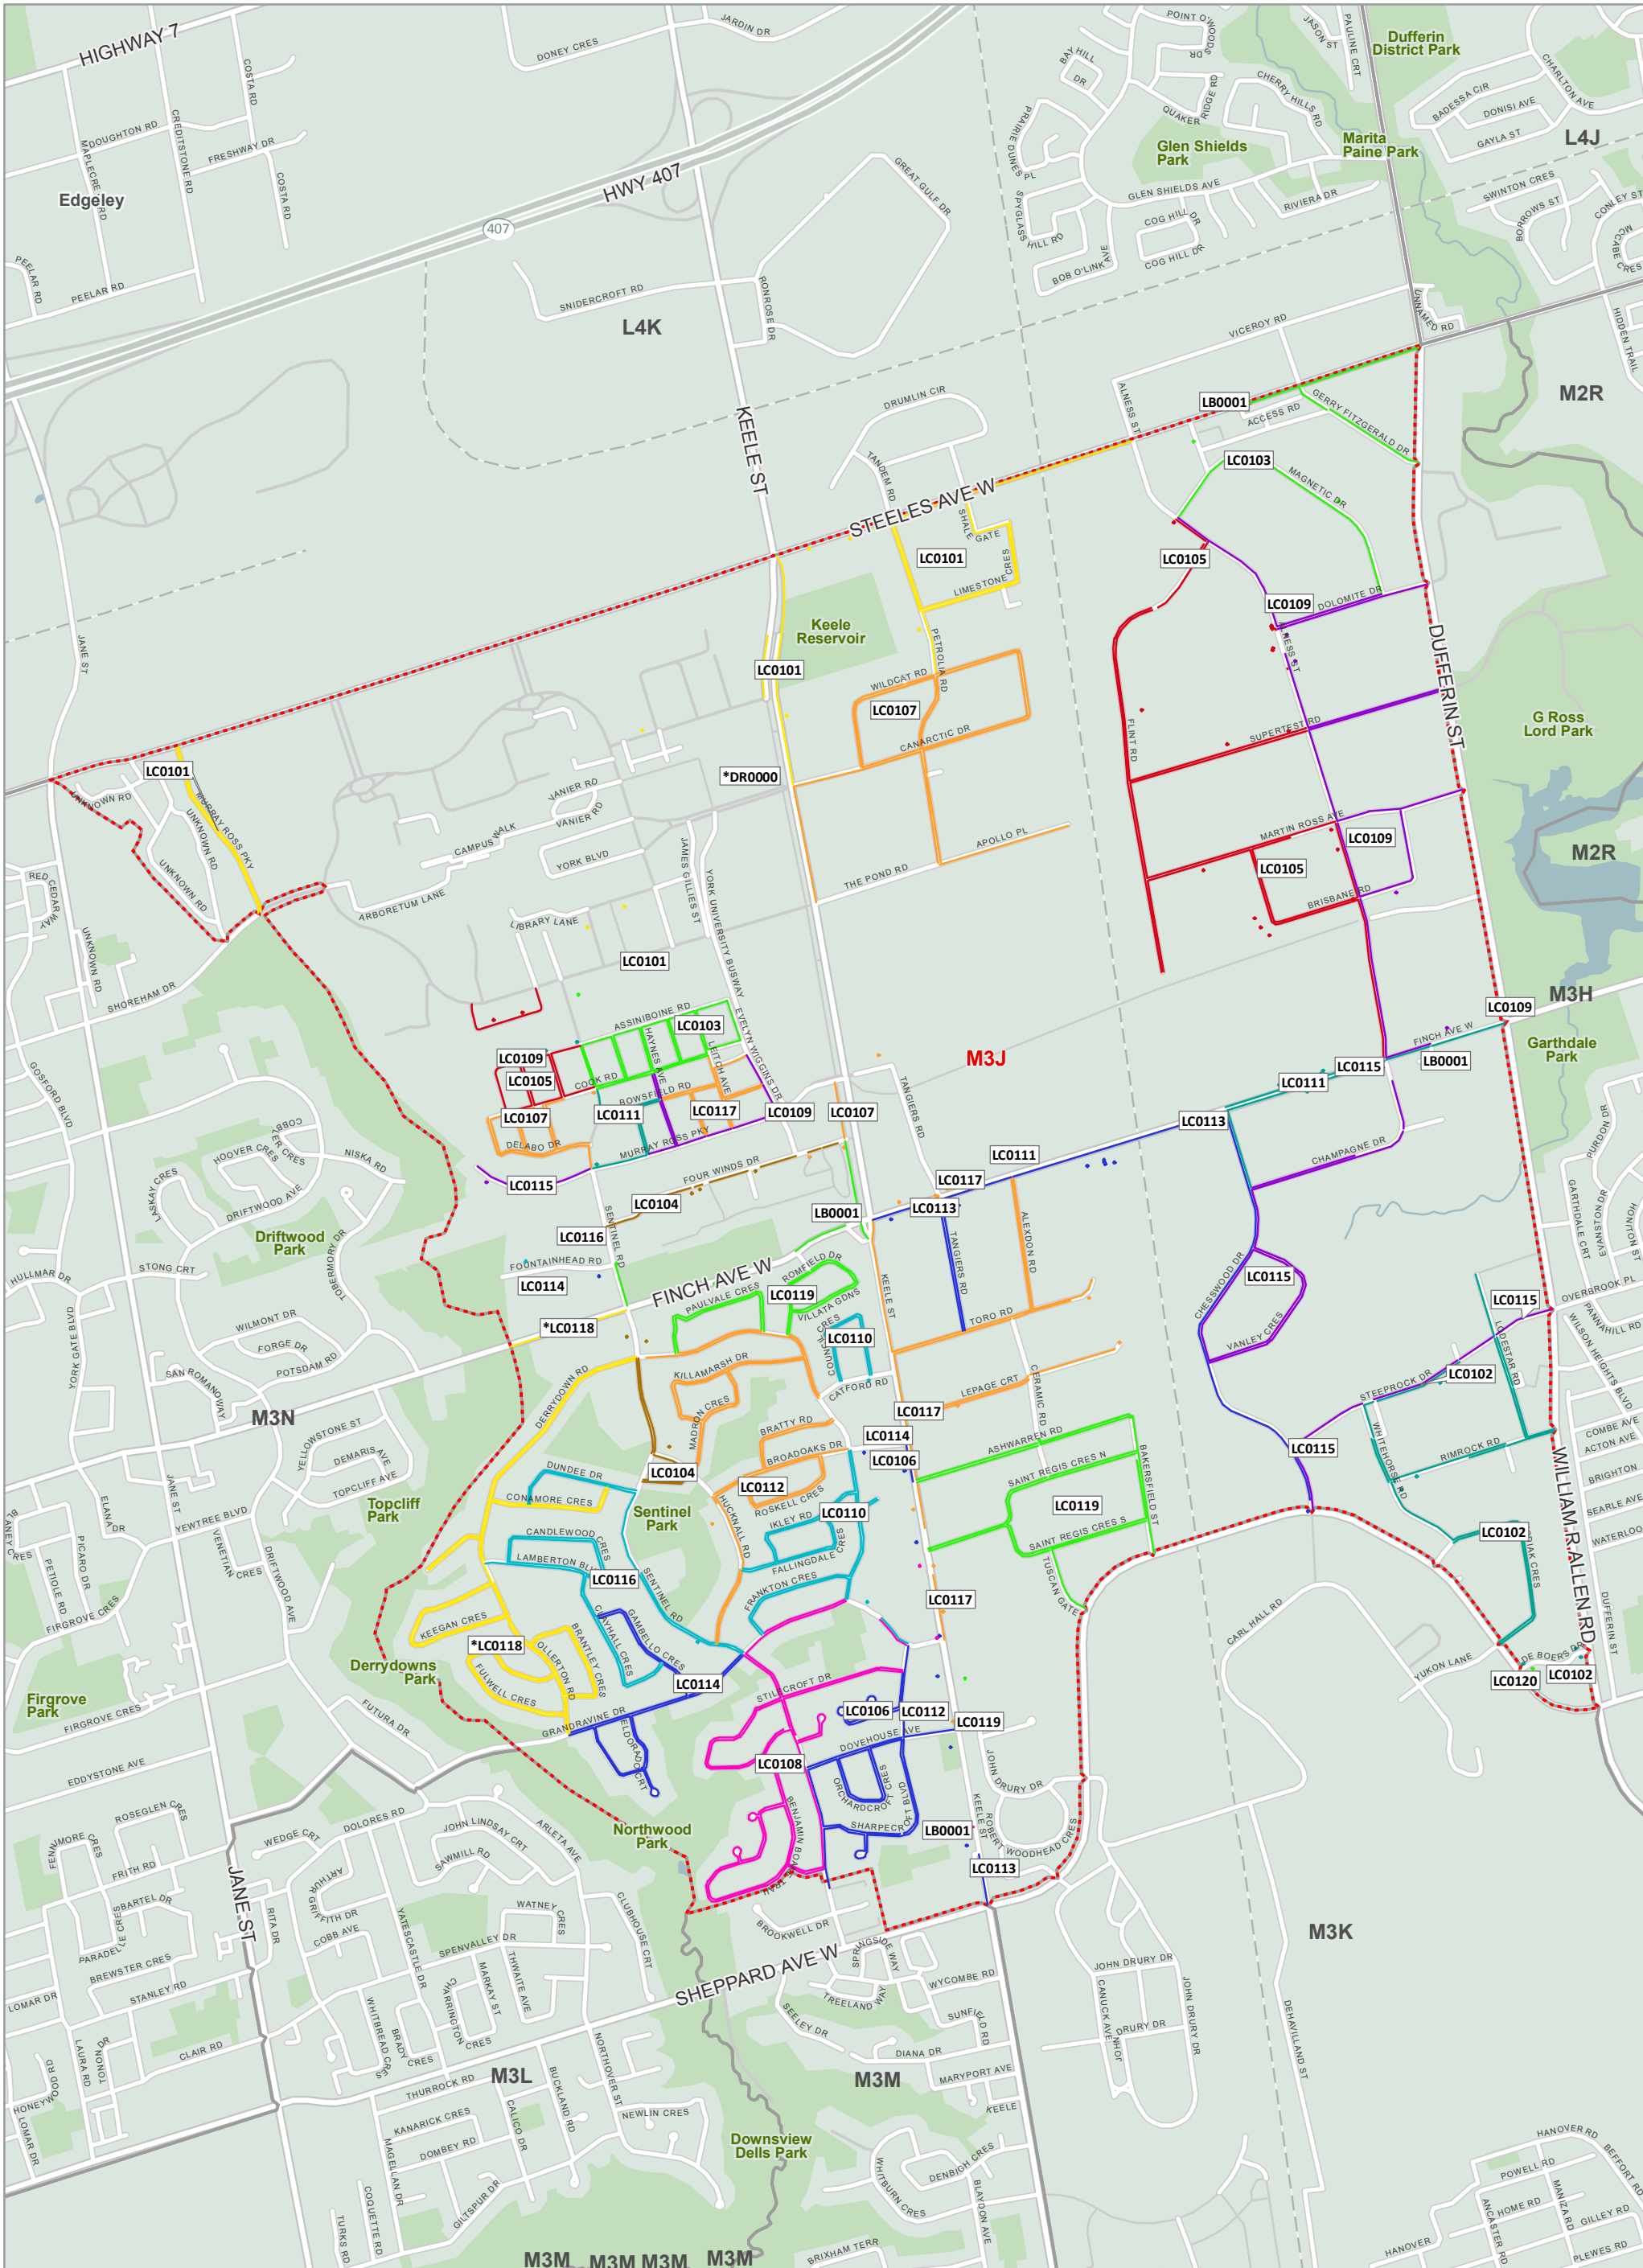

The Delivery Mode names that have an asterisk (*) indicate Modes that are split between more than one (1) FSA.
Les noms des modes de livraison avec un astérisque (*) indiquent des modes partagés entre plusieurs RTA.

From anywhere... De partout...
to anyone jusqu'à vous

Copyright © Canada Post Corporation, 2022 - This map is provided for the sole use of Canada Post customers in preparing their mail. Any other use, including resale and the use of the map as a component of another product or service, is strictly prohibited. The map is provided "as is" and Canada Post disclaims any warranty whatsoever. The map must be used only during the validity period noted and must be destroyed following the expiry of such validity period. If no validity period is indicated on the map, the map must be destroyed 30 days from the date you obtained the map from Householder Counts & Maps. All rights not expressly granted are reserved by Canada Post and its licensors.

FSA Map Carte de RTA

0 0.125 0.25 0.5 0.75 1 km