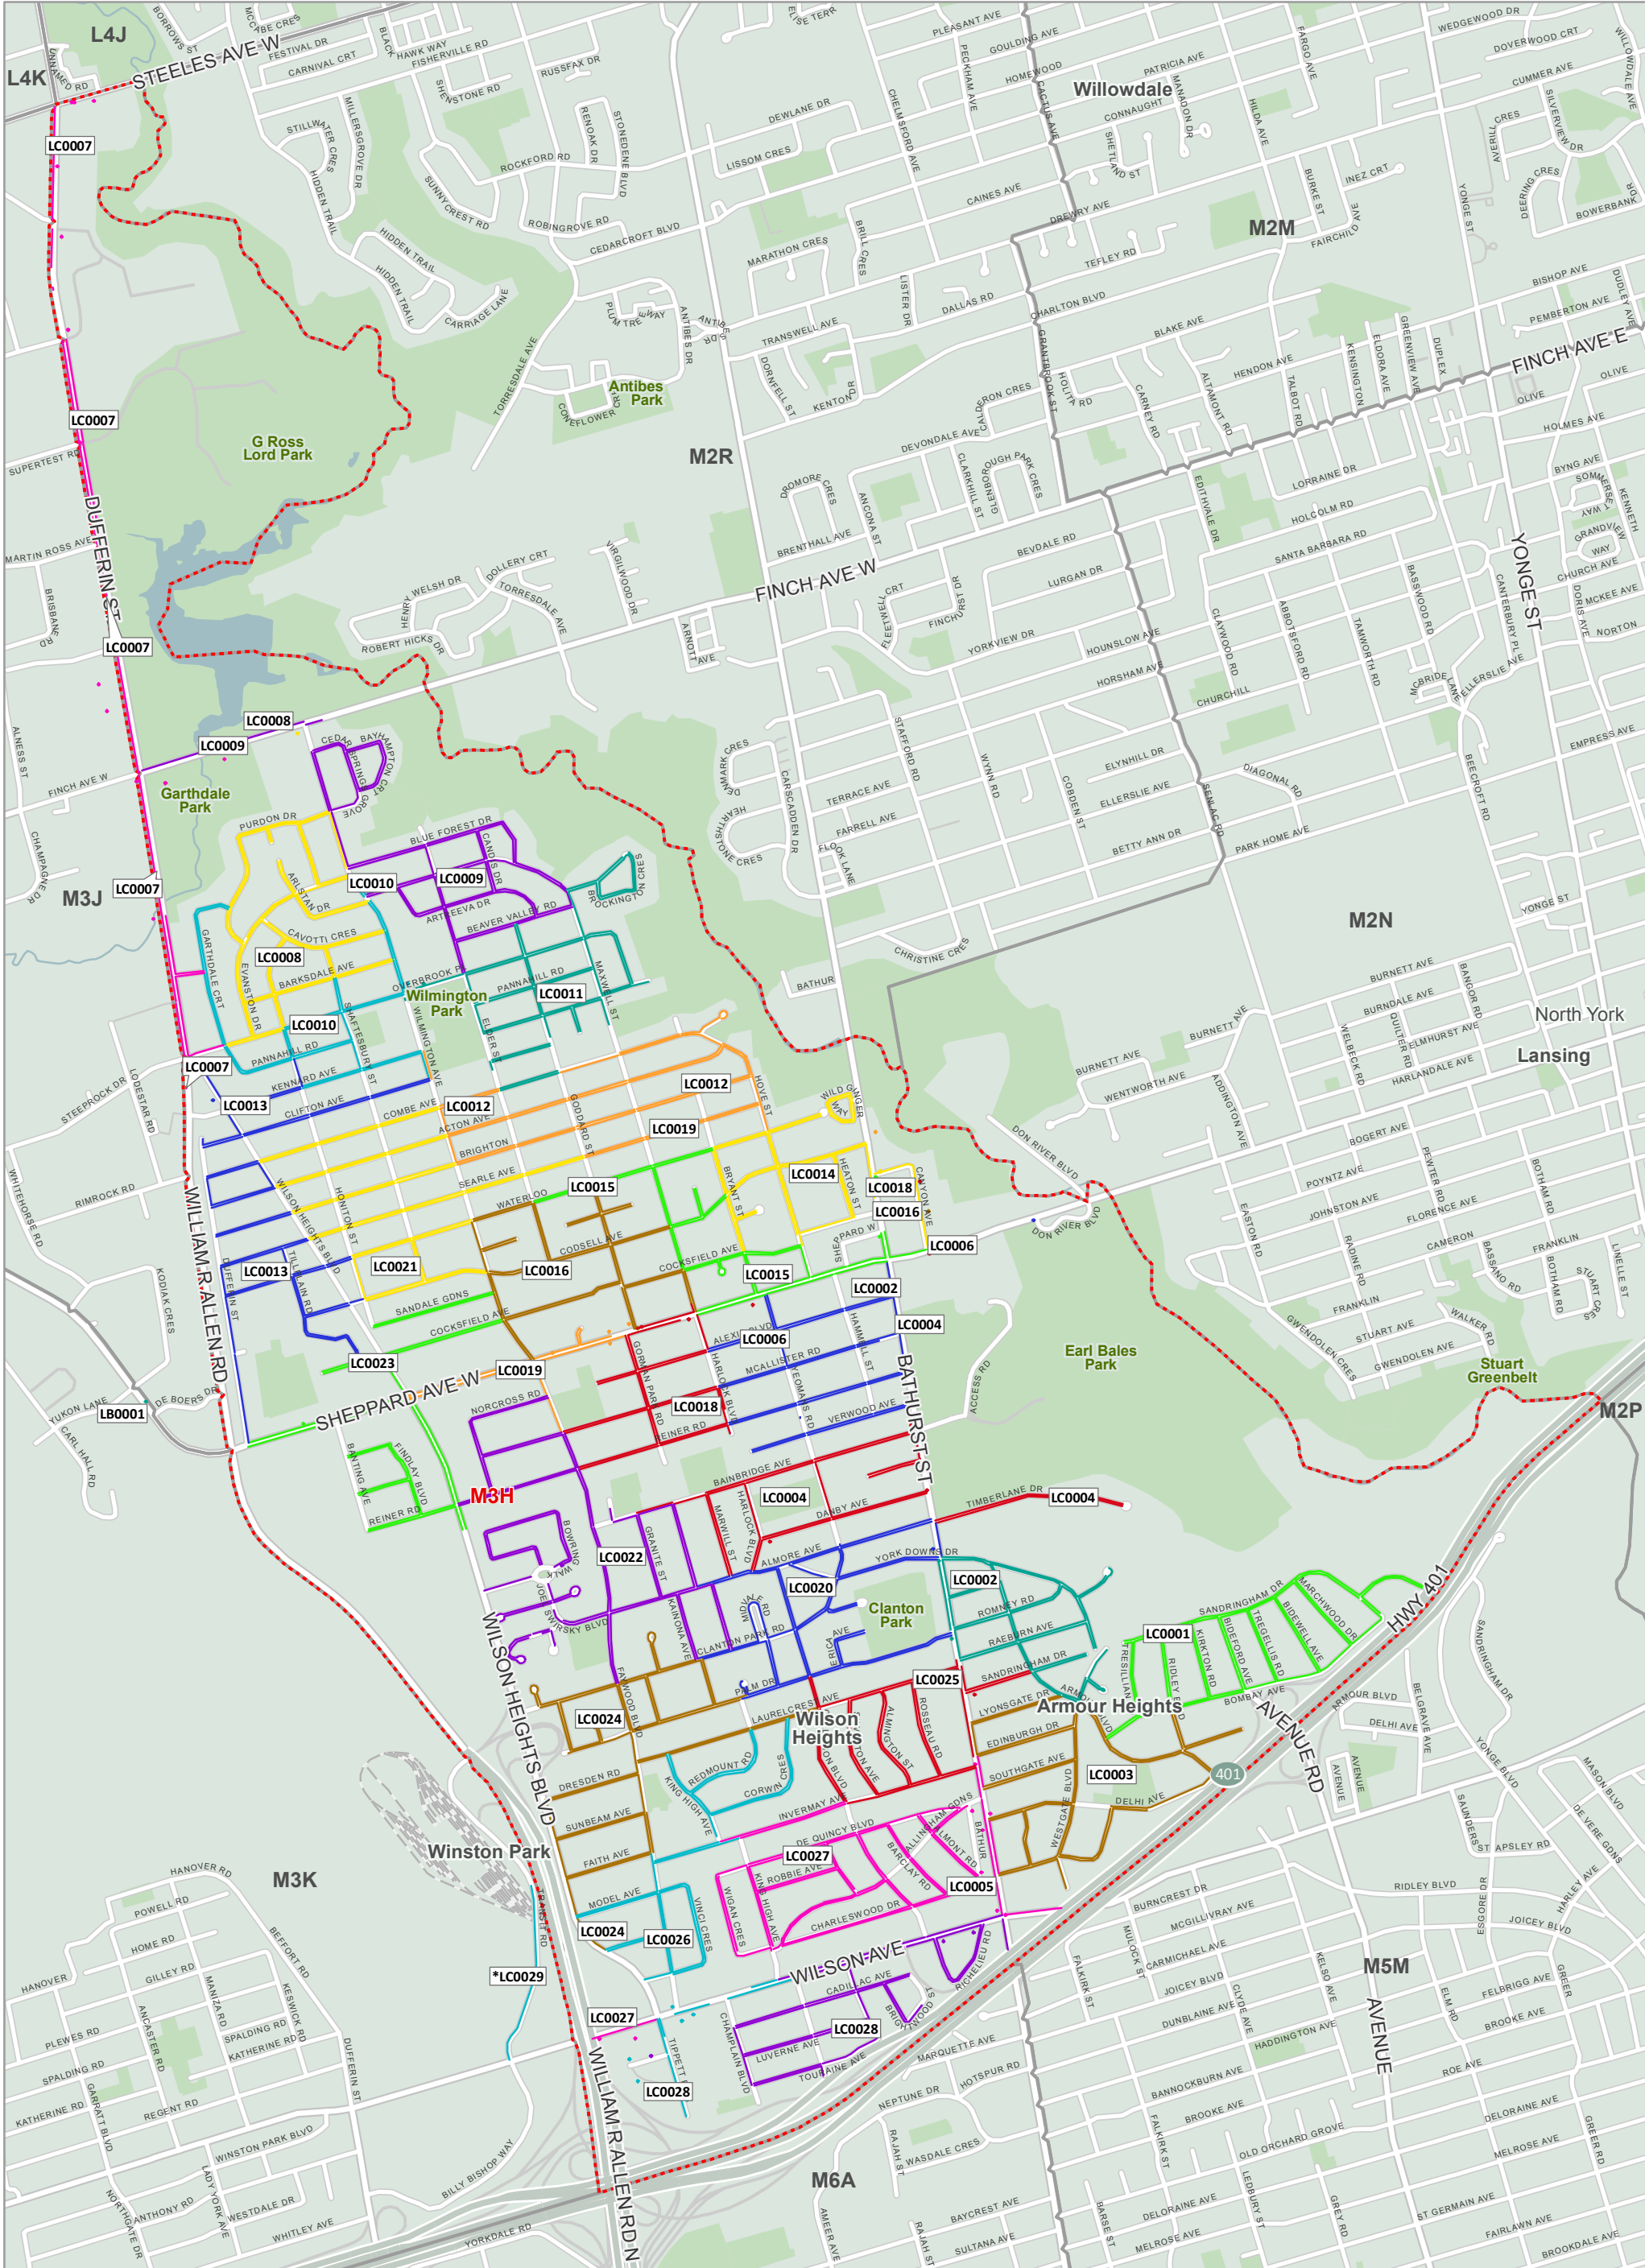

The Delivery Mode names that have an asterisk (*) indicate Modes that are split between more than one (1) FSA.
Les noms des modes de livraison avec un astérisque (*) indiquent des modes partagés entre plusieurs RTA.

From anywhere... De partout...
to anyone jusqu'à vous

Copyright © Canada Post Corporation, 2022 - This map is provided for the sole use of Canada Post customers in preparing their mail. Any other use, including resale and the use of the map as a component of another product or service, is strictly prohibited. The map is provided "as is" and Canada Post disclaims any warranty whatsoever. The map must be used only during the validity period noted and must be destroyed following the expiry of such validity period. If no validity period is indicated on the map, the map must be destroyed 30 days from the date you obtained the map from Household Counts & Maps. All rights not expressly granted are reserved by Canada Post and its licensors.

FSA Map Carte de RTA

0 0.125 0.25 0.5 0.75 1 km