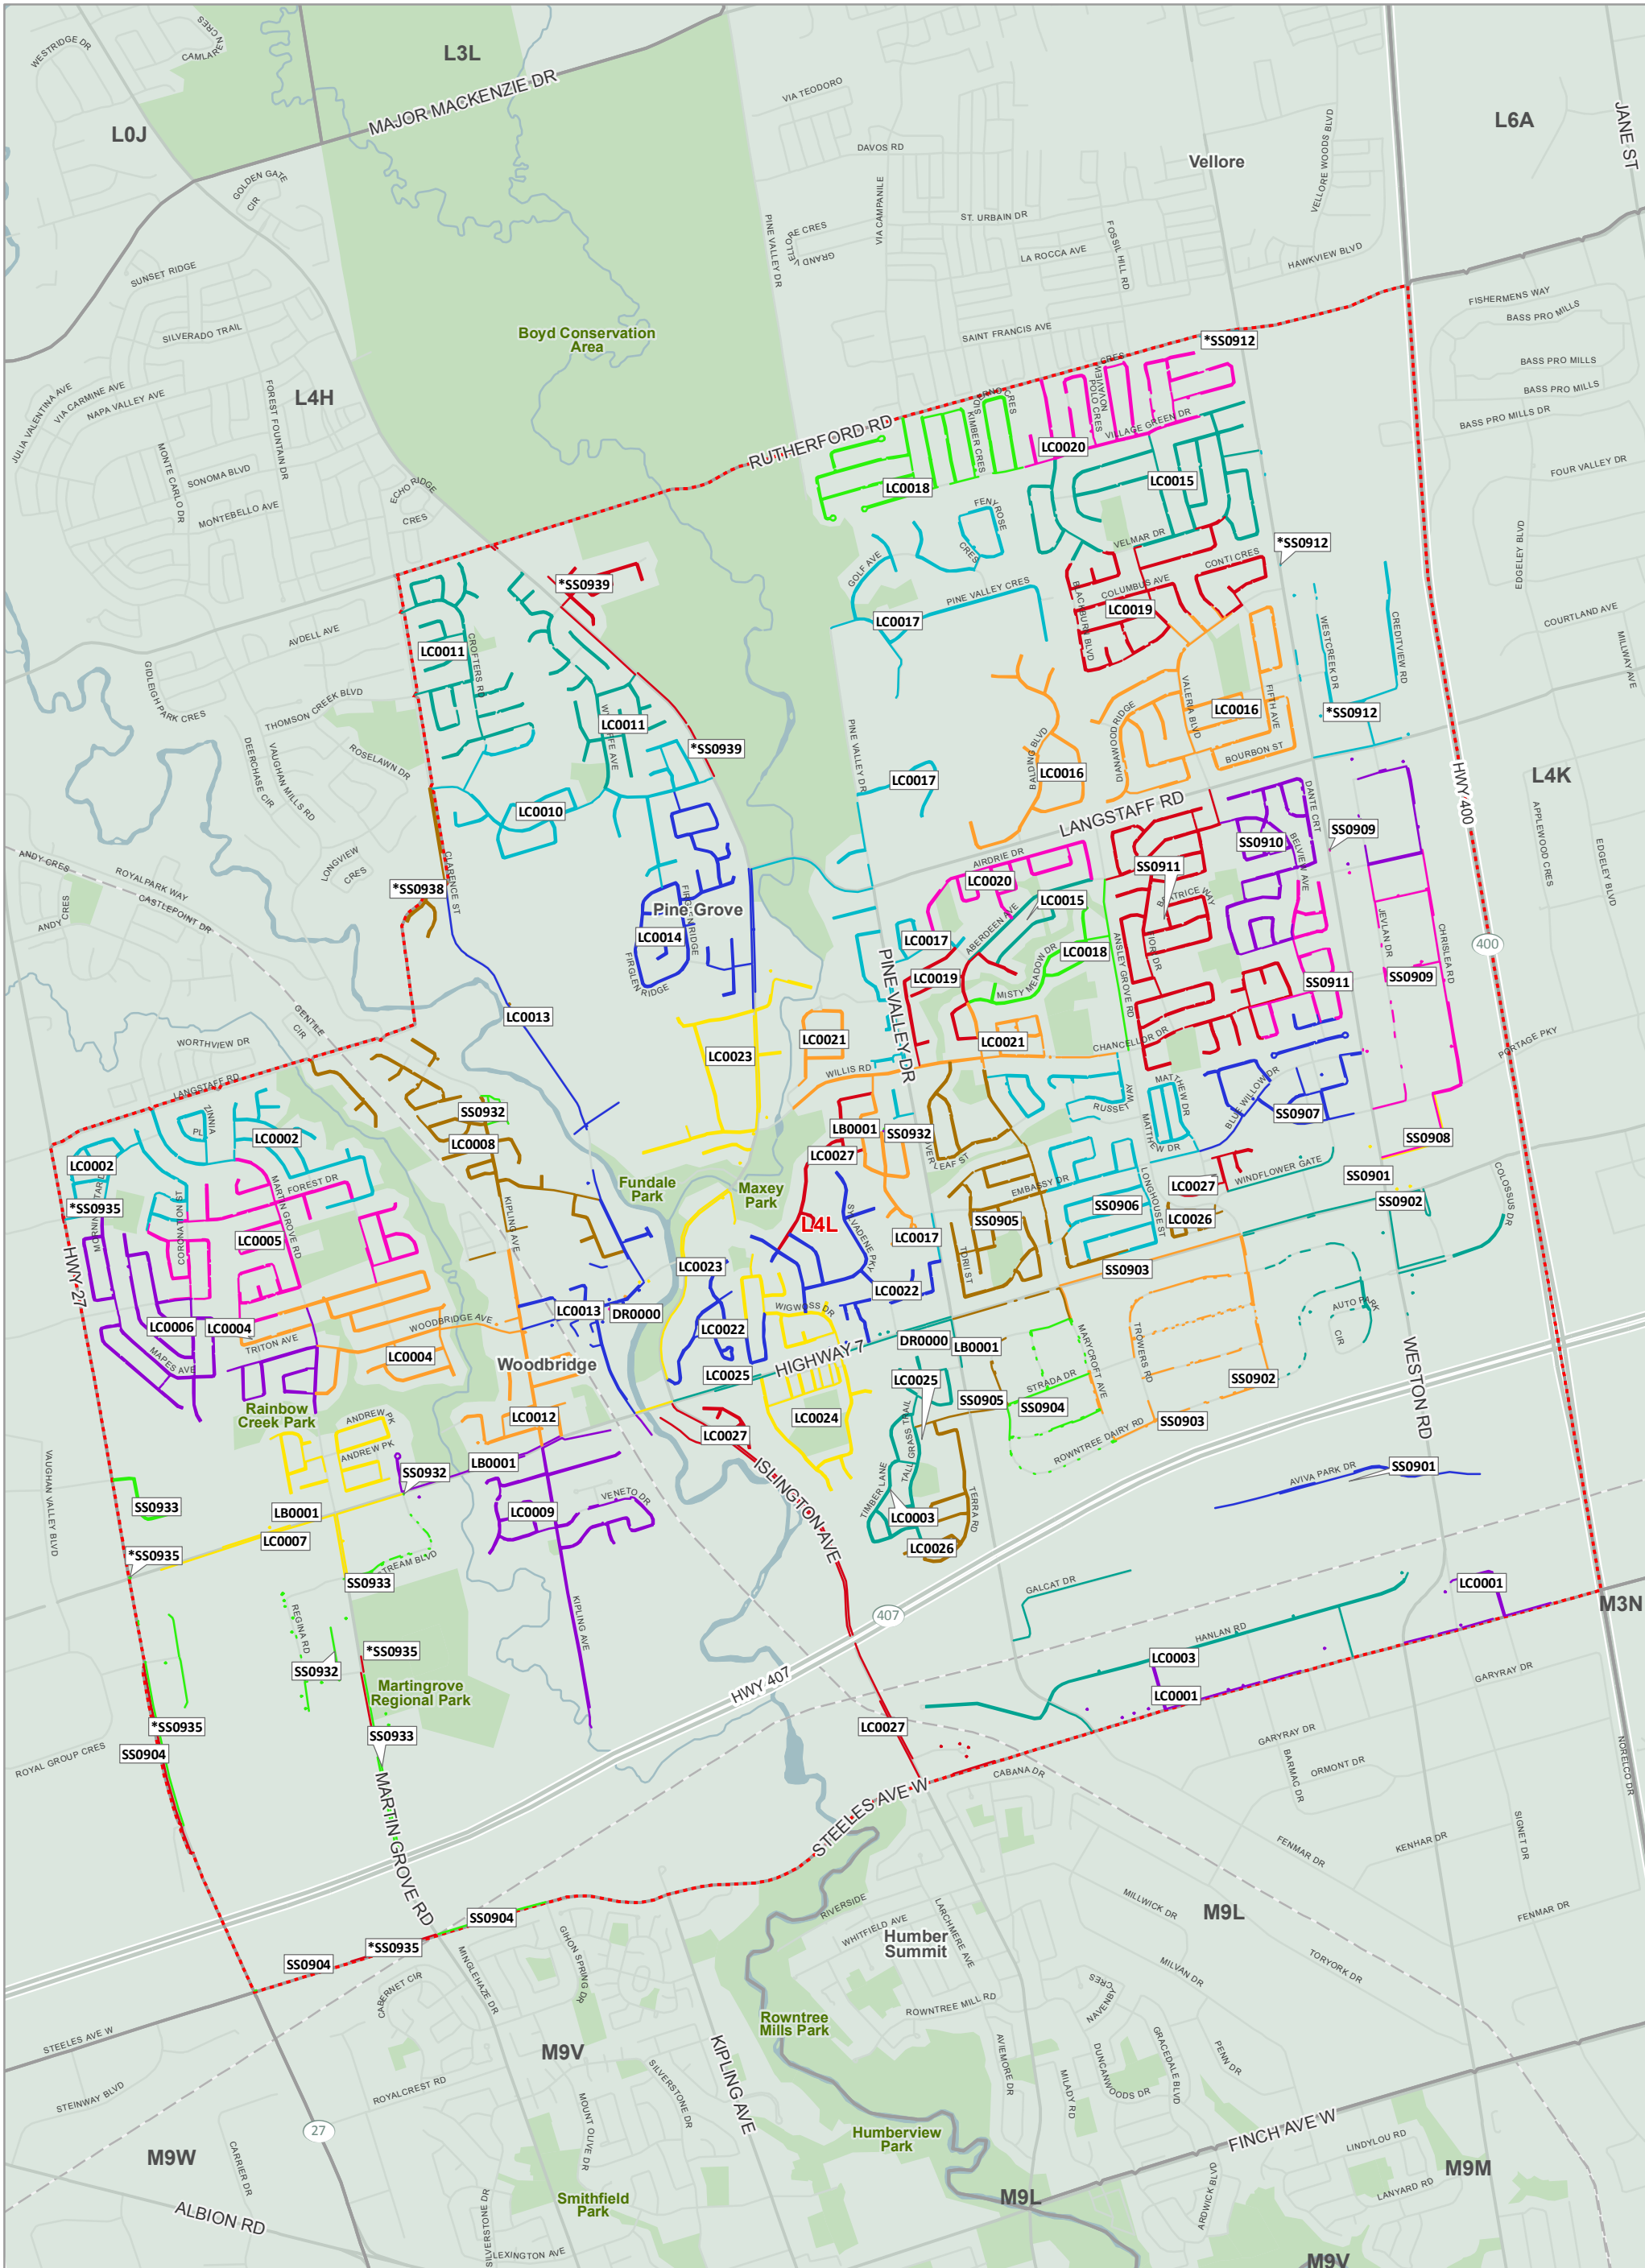

The Delivery Mode names that have an asterisk (\*) indicate Modes that are split between more than one (1) FSA.  
 Les noms des modes de livraison avec un astérisque (\*) indiquent des modes partagés entre plusieurs RTA.

From anywhere... De partout...  
 to anyone jusqu'à vous

Copyright © Canada Post Corporation, 2022 - This map is provided for the sole use of Canada Post customers in preparing their mail. Any other use, including resale and the use of the map as a component of another product or service, is strictly prohibited. The map is provided "as is" and Canada Post disclaims any warranty whatsoever. The map must be used only during the validity period noted and must be destroyed following the expiry of such validity period. If no validity period is indicated on the map, the map must be destroyed 30 days from the date you obtained the map from Householder Counts & Maps. All rights not expressly granted are reserved by Canada Post and its licensors.

## FSA Map Carte de RTA

0 0.2250.45 0.9 1.35 1.8 km